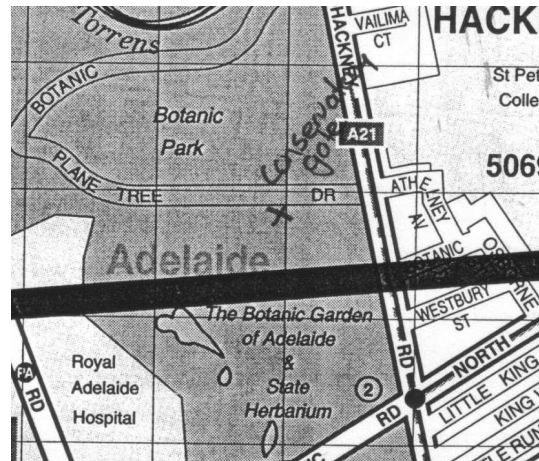

Full details can be found on the Temple of the Dark Moon's web page for the Full Moon Gatherings:

www.templedarkmoon.com/fmoon.

Then shall ye assemble in some secret place ...

The Full Moon Gatherings will be held in **Botanic Park** commencing at 7.45pm. Meet from 7.30pm onwards at the **Conservatory Gate** which is about 400 metres along Botanic Plane Tree Drive).